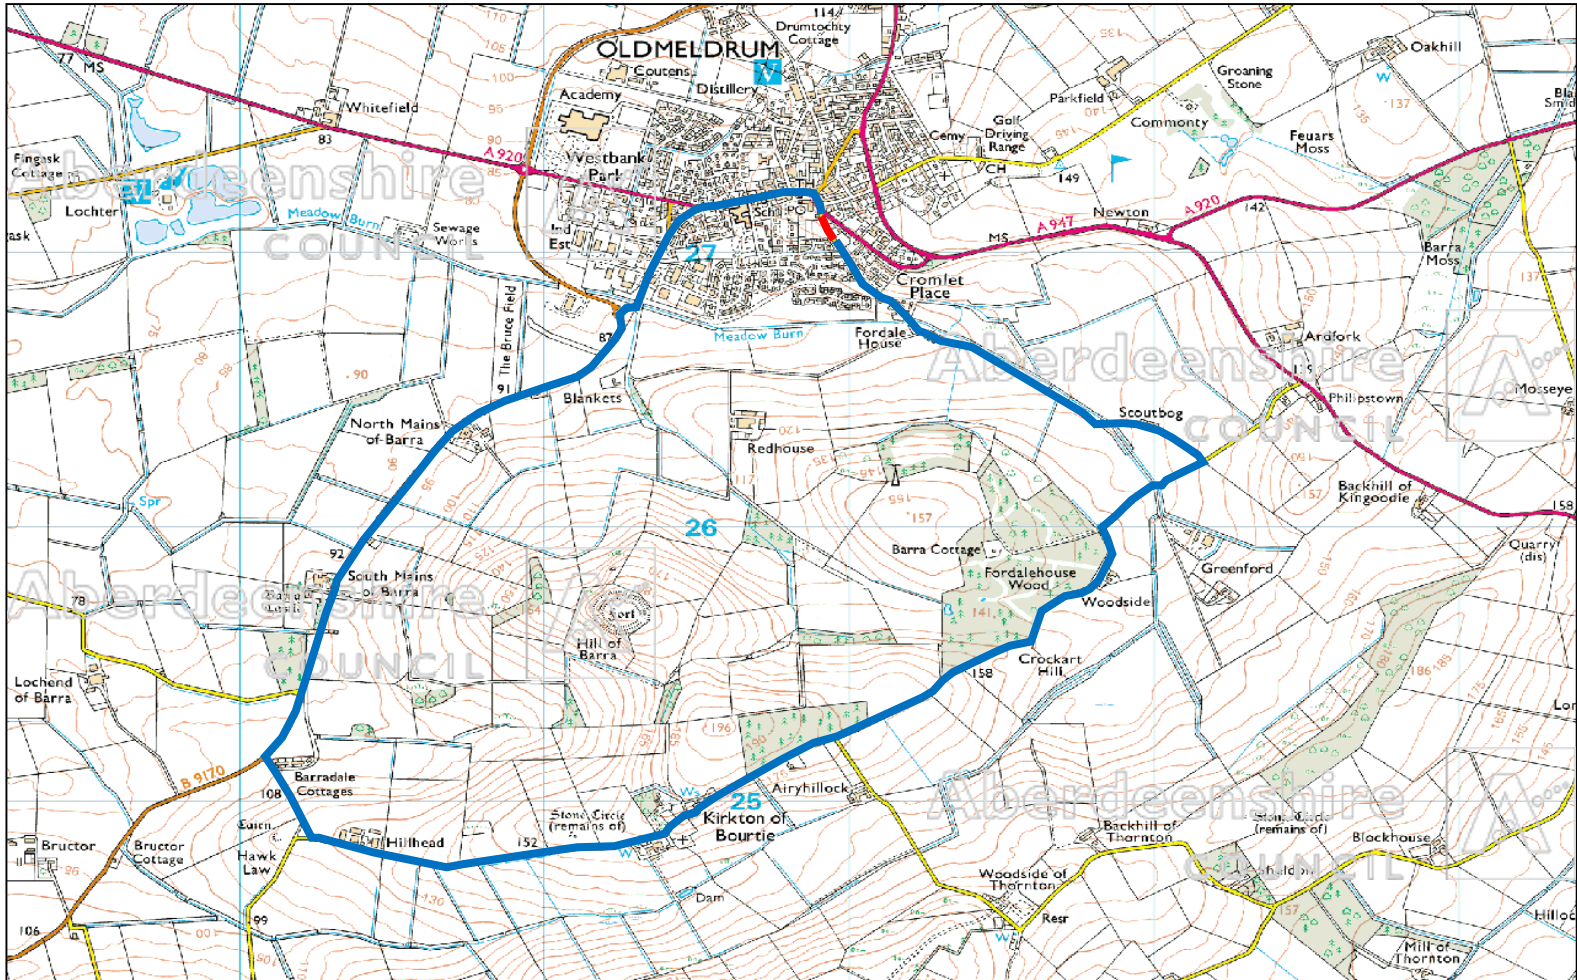

F879 – Mill Road, Oldmeldrum – 31/10-04/11/2016

© Crown copyright. All rights reserved. Aberdeenshire Council 0100020767 2014

- Closure █
- Diversion █
- Sign locations A, B, C

Aberdeenshire Council
Infrastructure Services