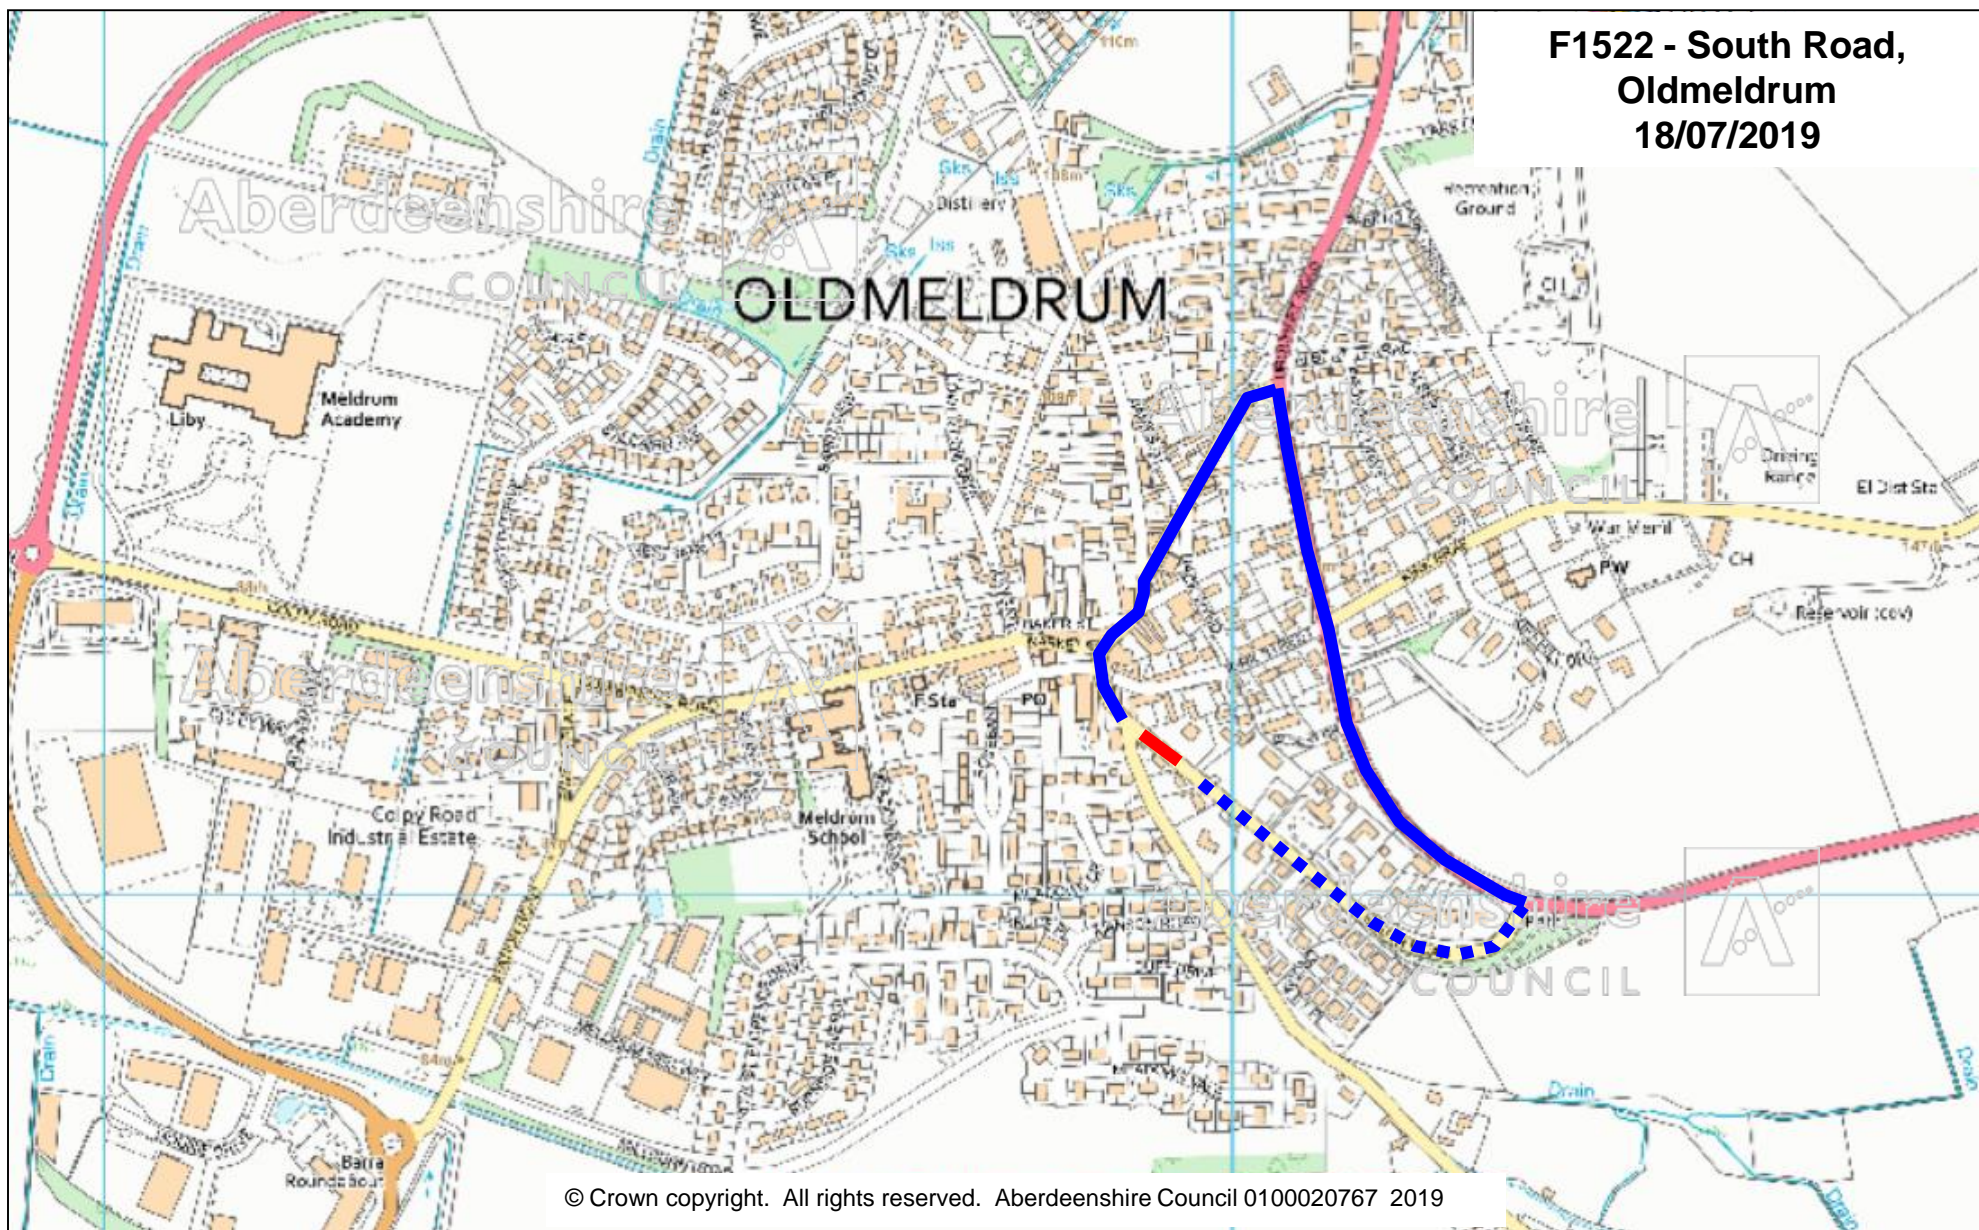

F1522 - South Road,  
Oldmeldrum  
18/07/2019

© Crown copyright. All rights reserved. Aberdeenshire Council 0100020767 2019

Closure   
Diversion 

Aberdeenshire Council  
Infrastructure Services